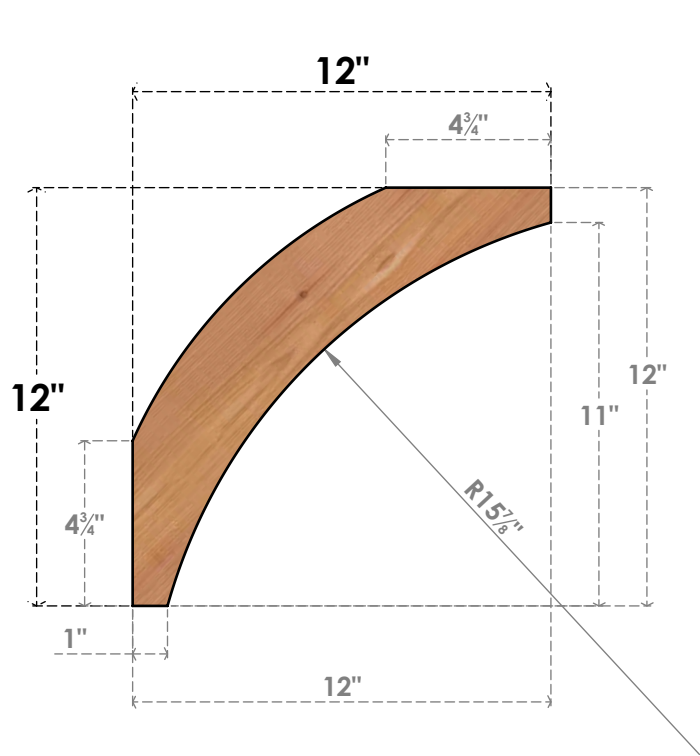

BRC04X12X12THR00SWR

3 1/2"W X 12"D X 12"H THORTON SMOOTH BRACE, WESTERN RED CEDAR

SIDE

FRONT

EKENA MILLWORK
 2300 WEST MAIN ST.
 CLARKSVILLE, TX 75426
 TOLL FREE: 866-607-0453
 WWW.EKENAMILLWORK.COM

NOTES

1. INSTALLATION TO BE COMPLETED IN ACCORDANCE WITH MANUFACTURER'S SPECIFICATIONS.
2. DRAWING MAY NOT BE TO SCALE
3. THIS DRAWING IS INTENDED FOR DESIGN AND PLANNING PURPOSES ONLY.
4. ALL INFORMATION CONTAINED HEREIN WAS CURRENT AT THE TIME OF DEVELOPMENT BUT MUST BE REVIEWED AND APPROVED BY THE PRODUCT MANUFACTURER TO BE CONSIDERED ACCURATE.
5. PRODUCTS ARE NOT KILN DRIED. THIS ITEM IS UNIQUE AND WILL CONTAIN THE NATURAL VARIATIONS THAT THE WOOD SPECIES OFFERS. THIS MAY RESULT IN VARIATIONS UP TO 1/4"