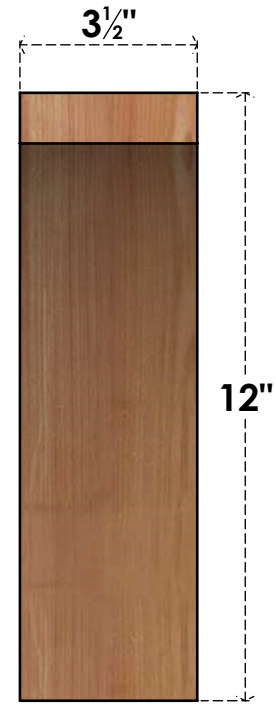

BRC04X12X12THR00SWR

3 1/2"W X 12"D X 12"H THORTON SMOOTH BRACE, WESTERN RED CEDAR

SIDE

FRONT

EKENA MILLWORK
 2300 WEST MAIN ST.
 CLARKSVILLE, TX 75426
 TOLL FREE: 866-607-0453
 WWW.EKENAMILLWORK.COM

NOTES

1. INSTALLATION TO BE COMPLETED IN ACCORDANCE WITH MANUFACTURER'S SPECIFICATIONS.
2. DRAWING MAY NOT BE TO SCALE
3. THIS DRAWING IS INTENDED FOR DESIGN AND PLANNING PURPOSES ONLY.
4. ALL INFORMATION CONTAINED HEREIN WAS CURRENT AT THE TIME OF DEVELOPMENT BUT MUST BE REVIEWED AND APPROVED BY THE PRODUCT MANUFACTURER TO BE CONSIDERED ACCURATE.
5. PRODUCTS ARE NOT KILN DRIED. THIS ITEM IS UNIQUE AND WILL CONTAIN THE NATURAL VARIATIONS THAT THE WOOD SPECIES OFFERS. THIS MAY RESULT IN VARIATIONS UP TO 1/4"